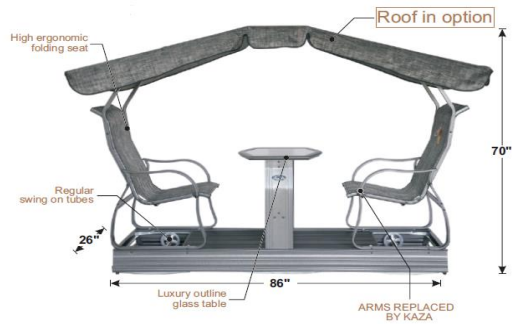

### Independent swing

- KZ382E340-NR Grey fabric, black structure
- KZ382E341-NR Brass fabric, black structure
- KZ382E341-LA Brass fabric, antique brass structure
- KZ382E342-AA Black fabric, antique silver structure
- 202-2-\*\*\*-++ Roof structure with canvas (optional)

### Condo swing on wheels

- KZ292E340-NR Grey fabric, black structure (without roof)
- KZ292E341-NR Brass fabric, black structure (without roof)
- KZ292E341-LA Brass fabric, antique brass structure (without roof)
- KZ292E342-AA Black fabric, antique silver structure (without roof)
- 202-1-\*\*\*-++ Roof option