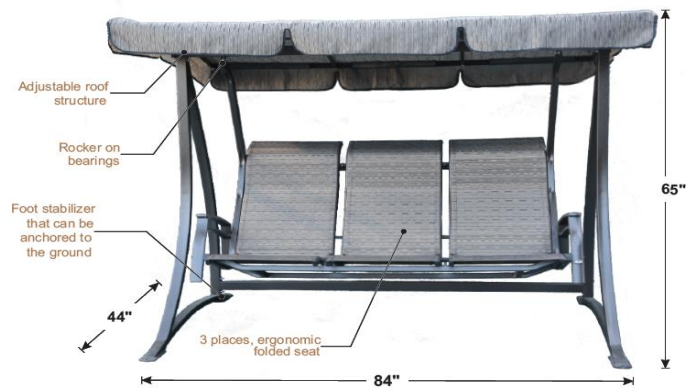

### Swing on wheels

- KZ295E340-NR Grey fabric, black structure
- KZ295E341-NR Brass fabric, black structure
- KZ295E341-LA Brass fabric, antique brass structure
- KZ295E342-AA Black fabric, antique silver structure

### Suspended swing

- KZ503E340-NR Grey fabric, black structure
- KZ503E341-NR Brass fabric, black structure
- KZ503E341-LA Brass fabric, antique brass structure
- KZ503E342-AA Black fabric, antique silver structure

### Here are the available colors:

**Fabric 340**  
+ structure NR

**Fabric 341**  
+ structure NR or LA

**Fabric 342**  
+ structure AA