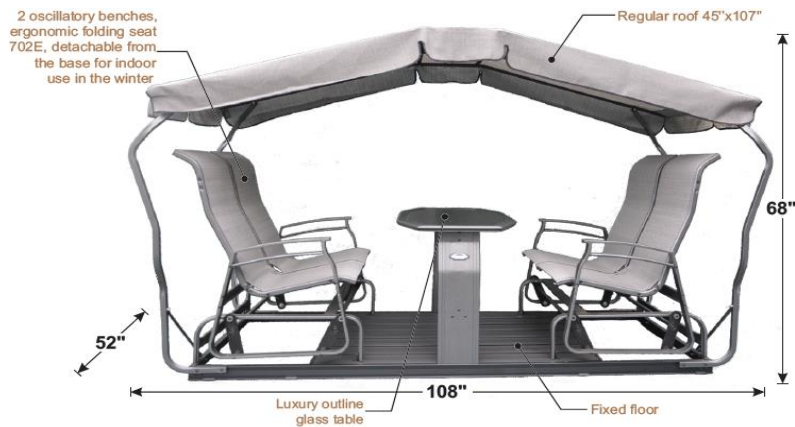

Independent 4 oscillatory chairs, swing

KZ344E340-NR Grey fabric, black structure

KZ344E341-NR Brass fabric, black structure

KZ344E341-LA Brass fabric, antique brass structure

KZ344E342-AA Black fabric, antique silver structure

Independent 2 oscillatory benches, swing

KZ384E340-NR Grey fabric, black structure

KZ384E341-NR Brass fabric, black structure

KZ384E341-LA Brass fabric, antique brass structure

KZ384E342-AA Black fabric, antique silver structure